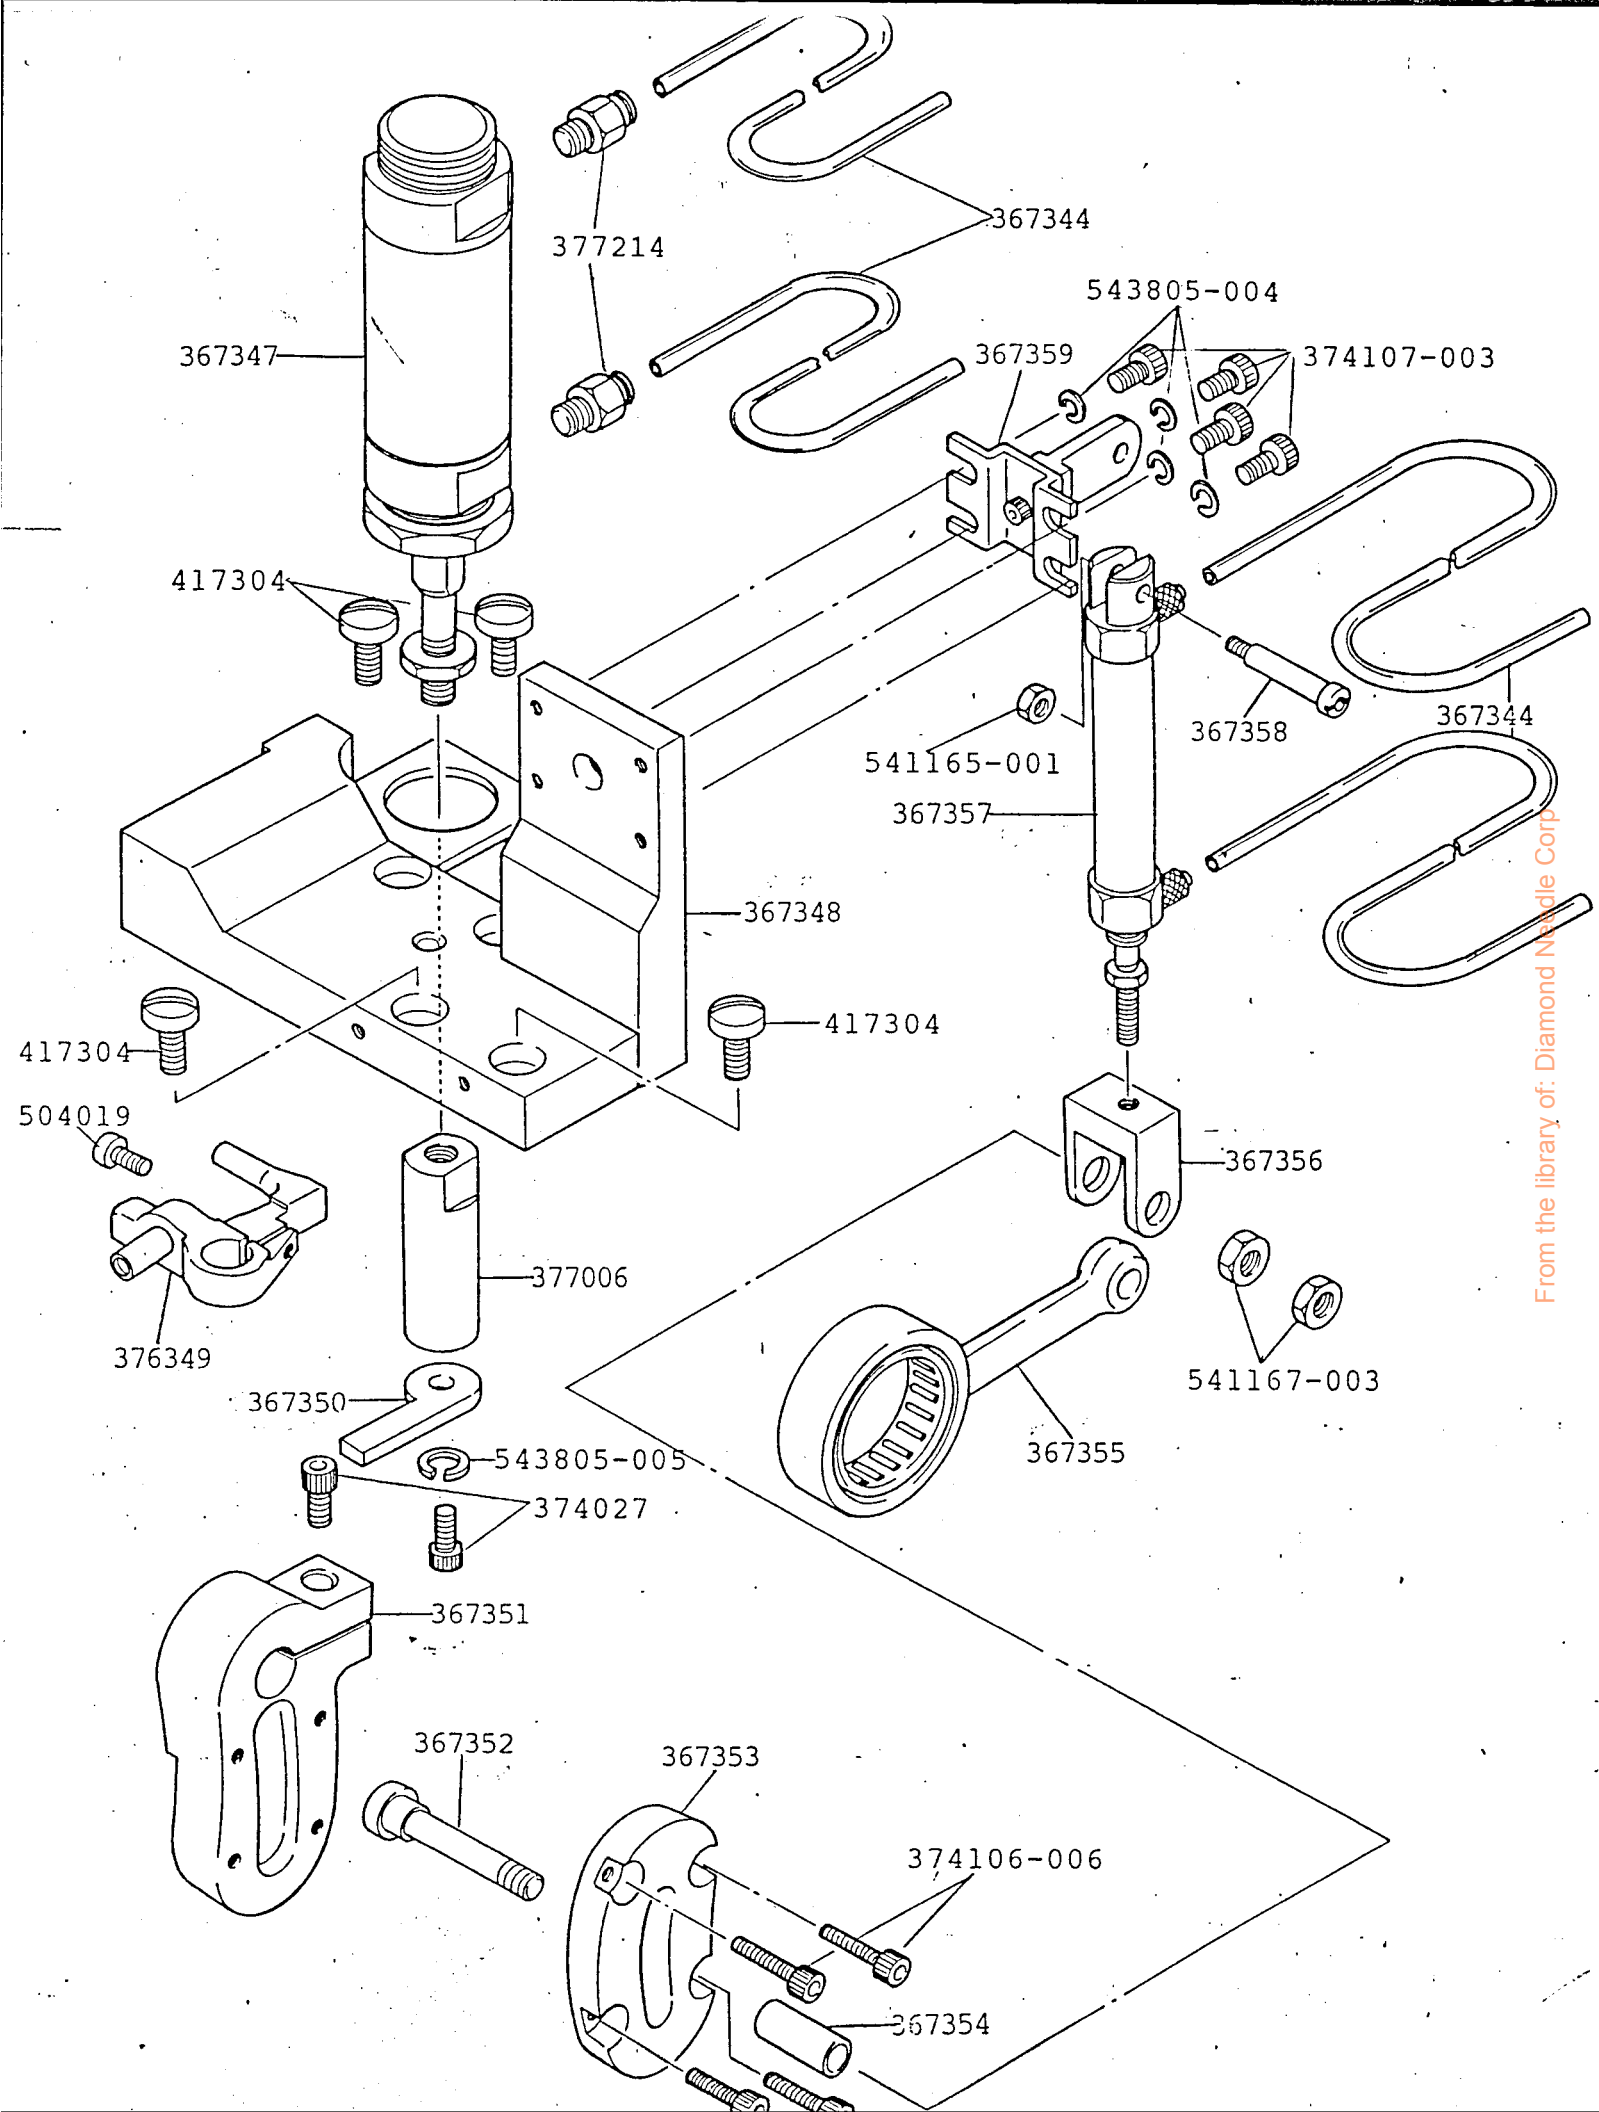

SINGER
211U1121K

SPECIAL PARTS FOR 211U1121K

WHICH DIFFER FROM 211U567KB

PART NO.	DESCRIPTION
367344	Air Cylinder Connection Tube (4)
367347	Foot Lift Air Cylinder
367348	Air Cylinder Base
367349	Presser Bar Lifting Bracket
367350	Foot Lift Plate
367351	Lifting Eccentric Connection Cramp
367352	Lifting Eccentric connection Cramp Stud Screw
367353	Lifting Eccentric Guide Plate
367354	Lifting Eccentric Guide Plate Caller
367355	Lifting Eccentric Connection
367356	Lifting Presser Air Cylinder Connection
367357	Lifting Presser Air Cylinder
367358	Lifting Presser Air Cylinder Hinge Screw
367369	Lifting Presser air Cylinder Bracket
374027	Foot Lifte Plate Set Screw (2)
374106-006	Lifting Eccentric Guide Plate Screw (4)
374107-003	Lifting Presser Air cylinder Bracket Screw
377066	Air Cylinder Connection Foot Lift
377214	Air Cylinder Sleeve (2)
417304	Air Cylinder Base Set Screw (4)
541165-001	Lifting Presser Air Cylinder Hinge Scerw Nut
543805-003	Lifting Eccentric Connection Cramp Stud Screw Nut (2)
543805-004	Lifting Press Air Cylinder Bracket Screw Washer (4)
543805-005	Foot Lifting Plate Set Screw Washer

From the library of: Diamond Needle Corp

PART NO.	DESCRIPTION
367345	Foot Lifter Knee Switch
367346	Presser Foot Lifter Knee Switch
419649 417220	Knee Switch Frame Shaft (2)
541166-003	Knee Switch Set Screw Nut (8)
542895	Knee Switch Base Plate (2)
542898	Knee Switch Frame Shaft Holder (2)
542901	Knee Switch Base Plate Holder (4)
544055	Knee Switch Set Screw (8)
544213-003	Knee Switch Base Plate Holder Screw (8)
544213-056	Knee Switch Fame Shaft Holder Screw (4)
544840	Knee Switch Set Screw Spring Washer (4)
544841	Knee Switch Set Screw Washer (8)
549269	Knee Swtich Frame Shaft Holder Set Screw (6)