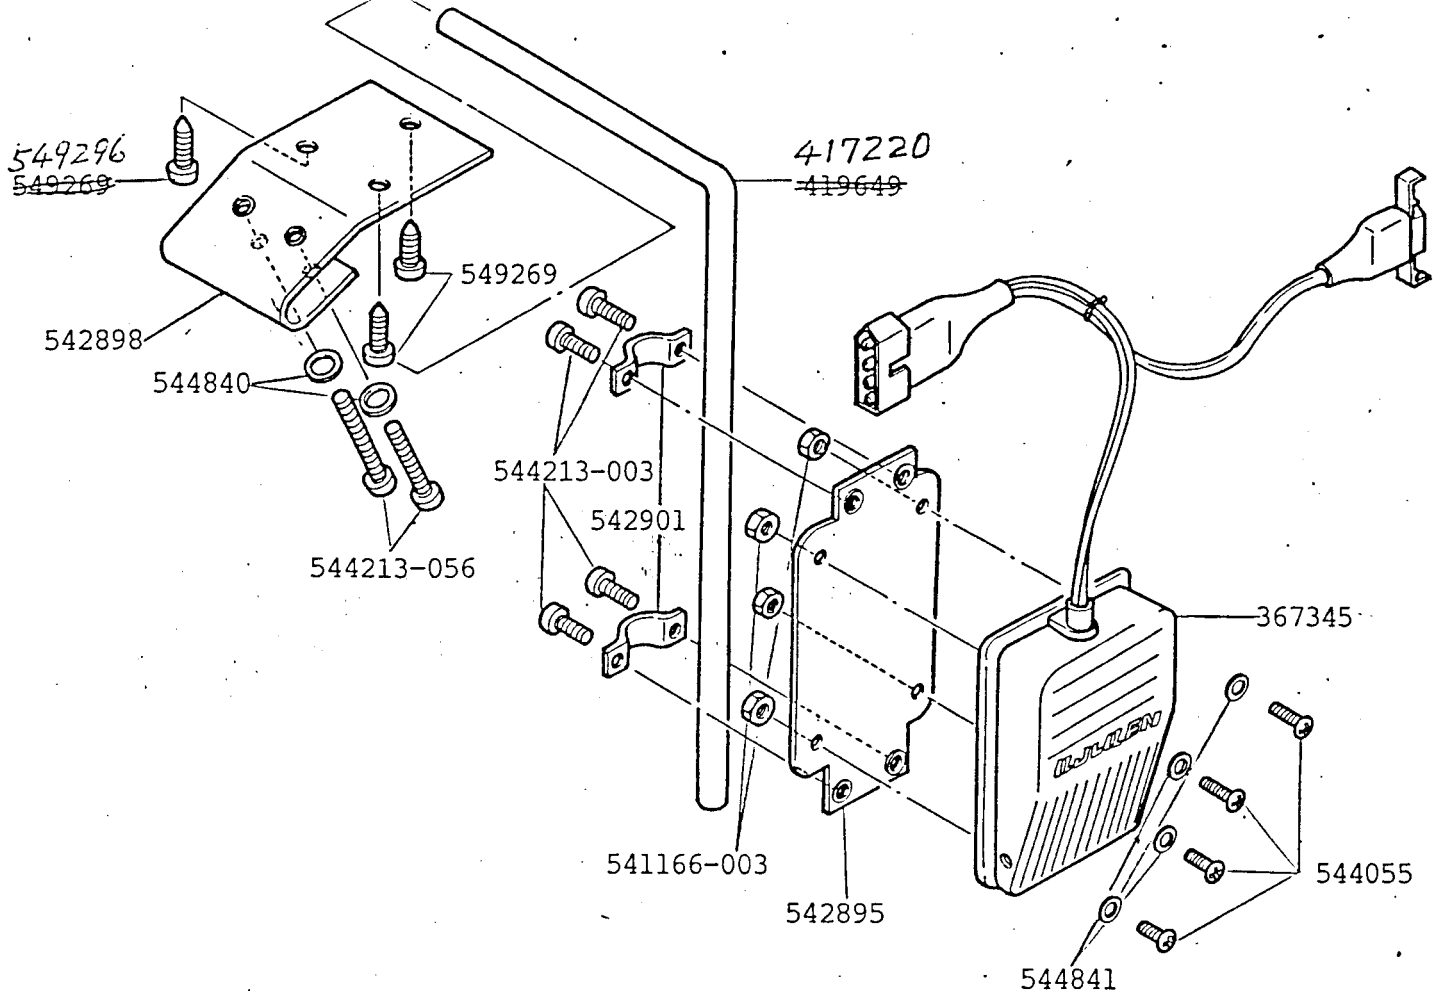

SINGER
211U1121K

SPECIAL PARTS FOR 211U1121K

WHICH DIFFER FROM 211U567KB

PART NO.	DESCRIPTION
367344	Air Cylinder Connection Tube (4)
367347	Foot Lift Air Cylinder
367348	Air Cylinder Base
367349	Presser Bar Lifting Bracket
367350	Foot Lift Plate
367351	Lifting Eccentric Connection Cramp
367352	Lifting Eccentric connection Cramp Stud Screw
367353	Lifting Eccentric Guide Plate
367354	Lifting Eccentric Guide Plate Caller
367355	Lifting Eccentric Connection
367356	Lifting Presser Air Cylinder Connection
367357	Lifting Presser Air Cylinder
367358	Lifting Presser Air Cylinder Hinge Screw
367369	Lifting Presser air Cylinder Bracket
374027	Foot Lifte Plate Set Screw (2)
374106-006	Lifting Eccentric Guide Plate Screw (4)
374107-003	Lifting Presser Air cylinder Bracket Screw
377066	Air Cylinder Connection Foot Lift
377214	Air Cylinder Sleeve (2)
417304	Air Cylinder Base Set Screw (4)
541165-001	Lifting Presser Air Cylinder Hinge Scerw Nut
543805-003	Lifting Eccentric Connection Cramp Stud Screw Nut (2)
543805-004	Lifting Press Air Cylinder Bracket Screw Washer (4)
543805-005	Foot Lifting Plate Set Screw Washer

From the library of: Diamond Needle Corp

PART NO.	DESCRIPTION
367345	Foot Lifter Knee Switch
367346	Presser Foot Lifter Knee Switch
419649 417220	Knee Switch Frame Shaft (2)
541166-003	Knee Switch Set Screw Nut (8)
542895	Knee Switch Base Plate (2)
542898	Knee Switch Frame Shaft Holder (2)
542901	Knee Switch Base Plate Holder (4)
544055	Knee Switch Set Screw (8)
544213-003	Knee Switch Base Plate Holder Screw (8)
544213-056	Knee Switch Fame Shaft Holder Screw (4)
544840	Knee Switch Set Screw Spring Washer (4)
544841	Knee Switch Set Screw Washer (8)
549269	Knee Swtich Frame Shaft Holder Set Screw (6)