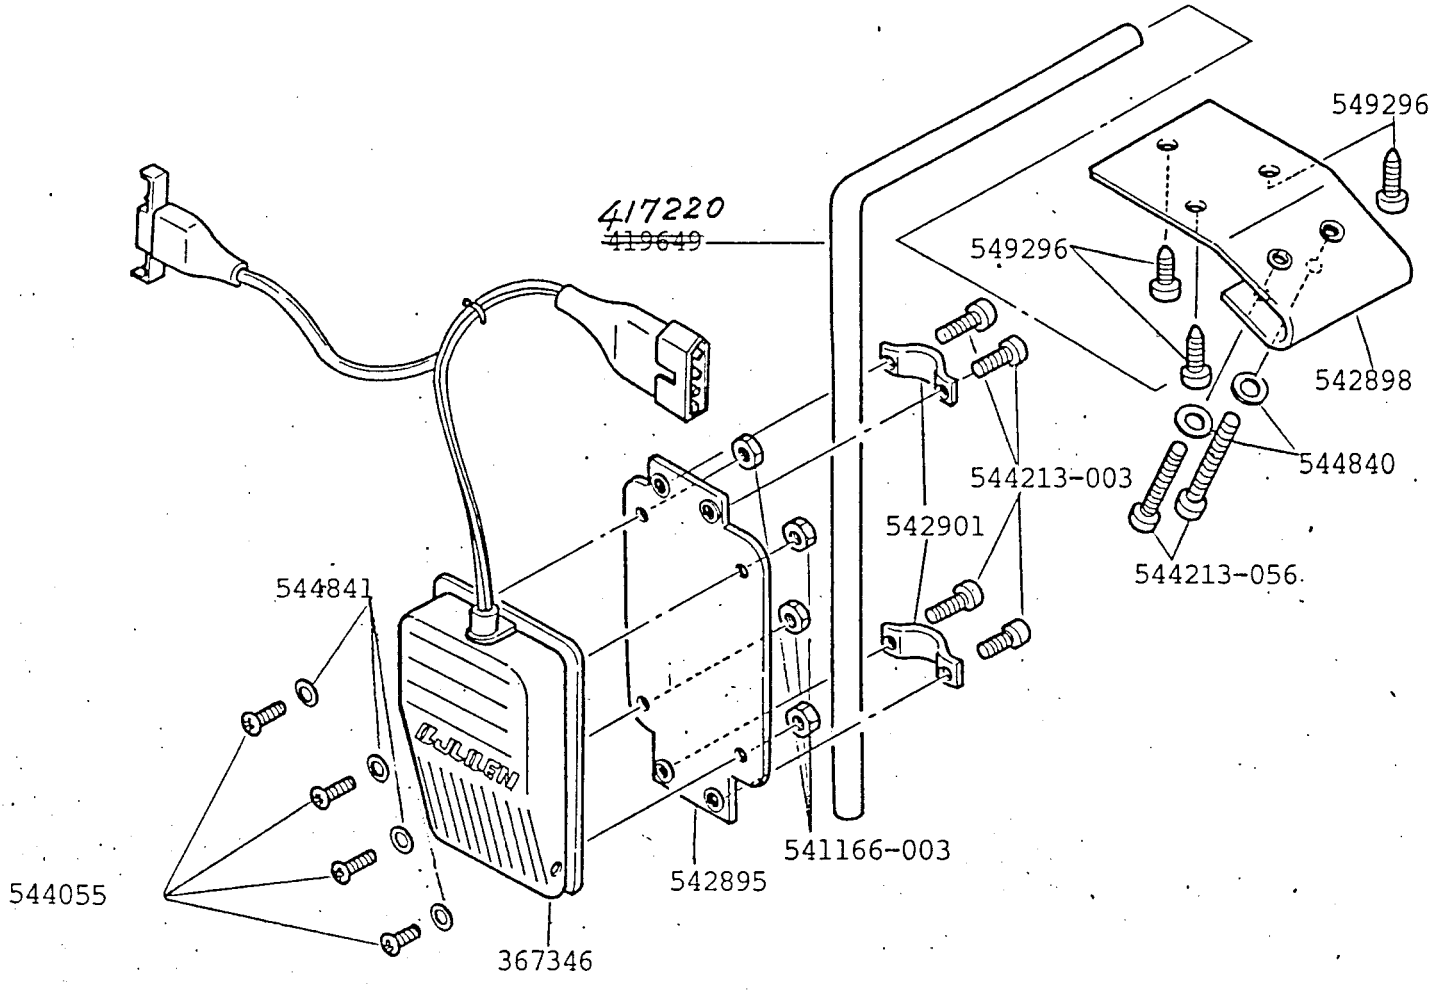

SINGER
211U1121K

SPECIAL PARTS FOR 211U1121K

WHICH DIFFER FROM 211U567KB

PART NO.	DESCRIPTION
367344	Air Cylinder Connection Tube (4)
367347	Foot Lift Air Cylinder
367348	Air Cylinder Base
367349	Presser Bar Lifting Bracket
367350	Foot Lift Plate
367351	Lifting Eccentric Connection Cramp
367352	Lifting Eccentric connection Cramp Stud Screw
367353	Lifting Eccentric Guide Plate
367354	Lifting Eccentric Guide Plate Caller
367355	Lifting Eccentric Connection
367356	Lifting Presser Air Cylinder Connection
367357	Lifting Presser Air Cylinder
367358	Lifting Presser Air Cylinder Hinge Screw
367369	Lifting Presser air Cylinder Bracket
374027	Foot Lifte Plate Set Screw (2)
374106-006	Lifting Eccentric Guide Plate Screw (4)
374107-003	Lifting Presser Air cylinder Bracket Screw
377066	Air Cylinder Connection Foot Lift
377214	Air Cylinder Sleeve (2)
417304	Air Cylinder Base Set Screw (4)
541165-001	Lifting Presser Air Cylinder Hinge Scerw Nut
543805-003	Lifting Eccentric Connection Cramp Stud Screw Nut (2)
543805-004	Lifting Press Air Cylinder Bracket Screw Washer (4)
543805-005	Foot Lifting Plate Set Screw Washer

From the library of: Diamond Needle Corp

PART NO.	DESCRIPTION
367345	Foot Lifter Knee Switch
367346	Presser Foot Lifter Knee Switch
419649 417220	Knee Switch Frame Shaft (2)
541166-003	Knee Switch Set Screw Nut (8)
542895	Knee Switch Base Plate (2)
542898	Knee Switch Frame Shaft Holder (2)
542901	Knee Switch Base Plate Holder (4)
544055	Knee Switch Set Screw (8)
544213-003	Knee Switch Base Plate Holder Screw (8)
544213-056	Knee Switch Fame Shaft Holder Screw (4)
544840	Knee Switch Set Screw Spring Washer (4)
544841	Knee Switch Set Screw Washer (8)
549269	Knee Swtich Frame Shaft Holder Set Screw (6)