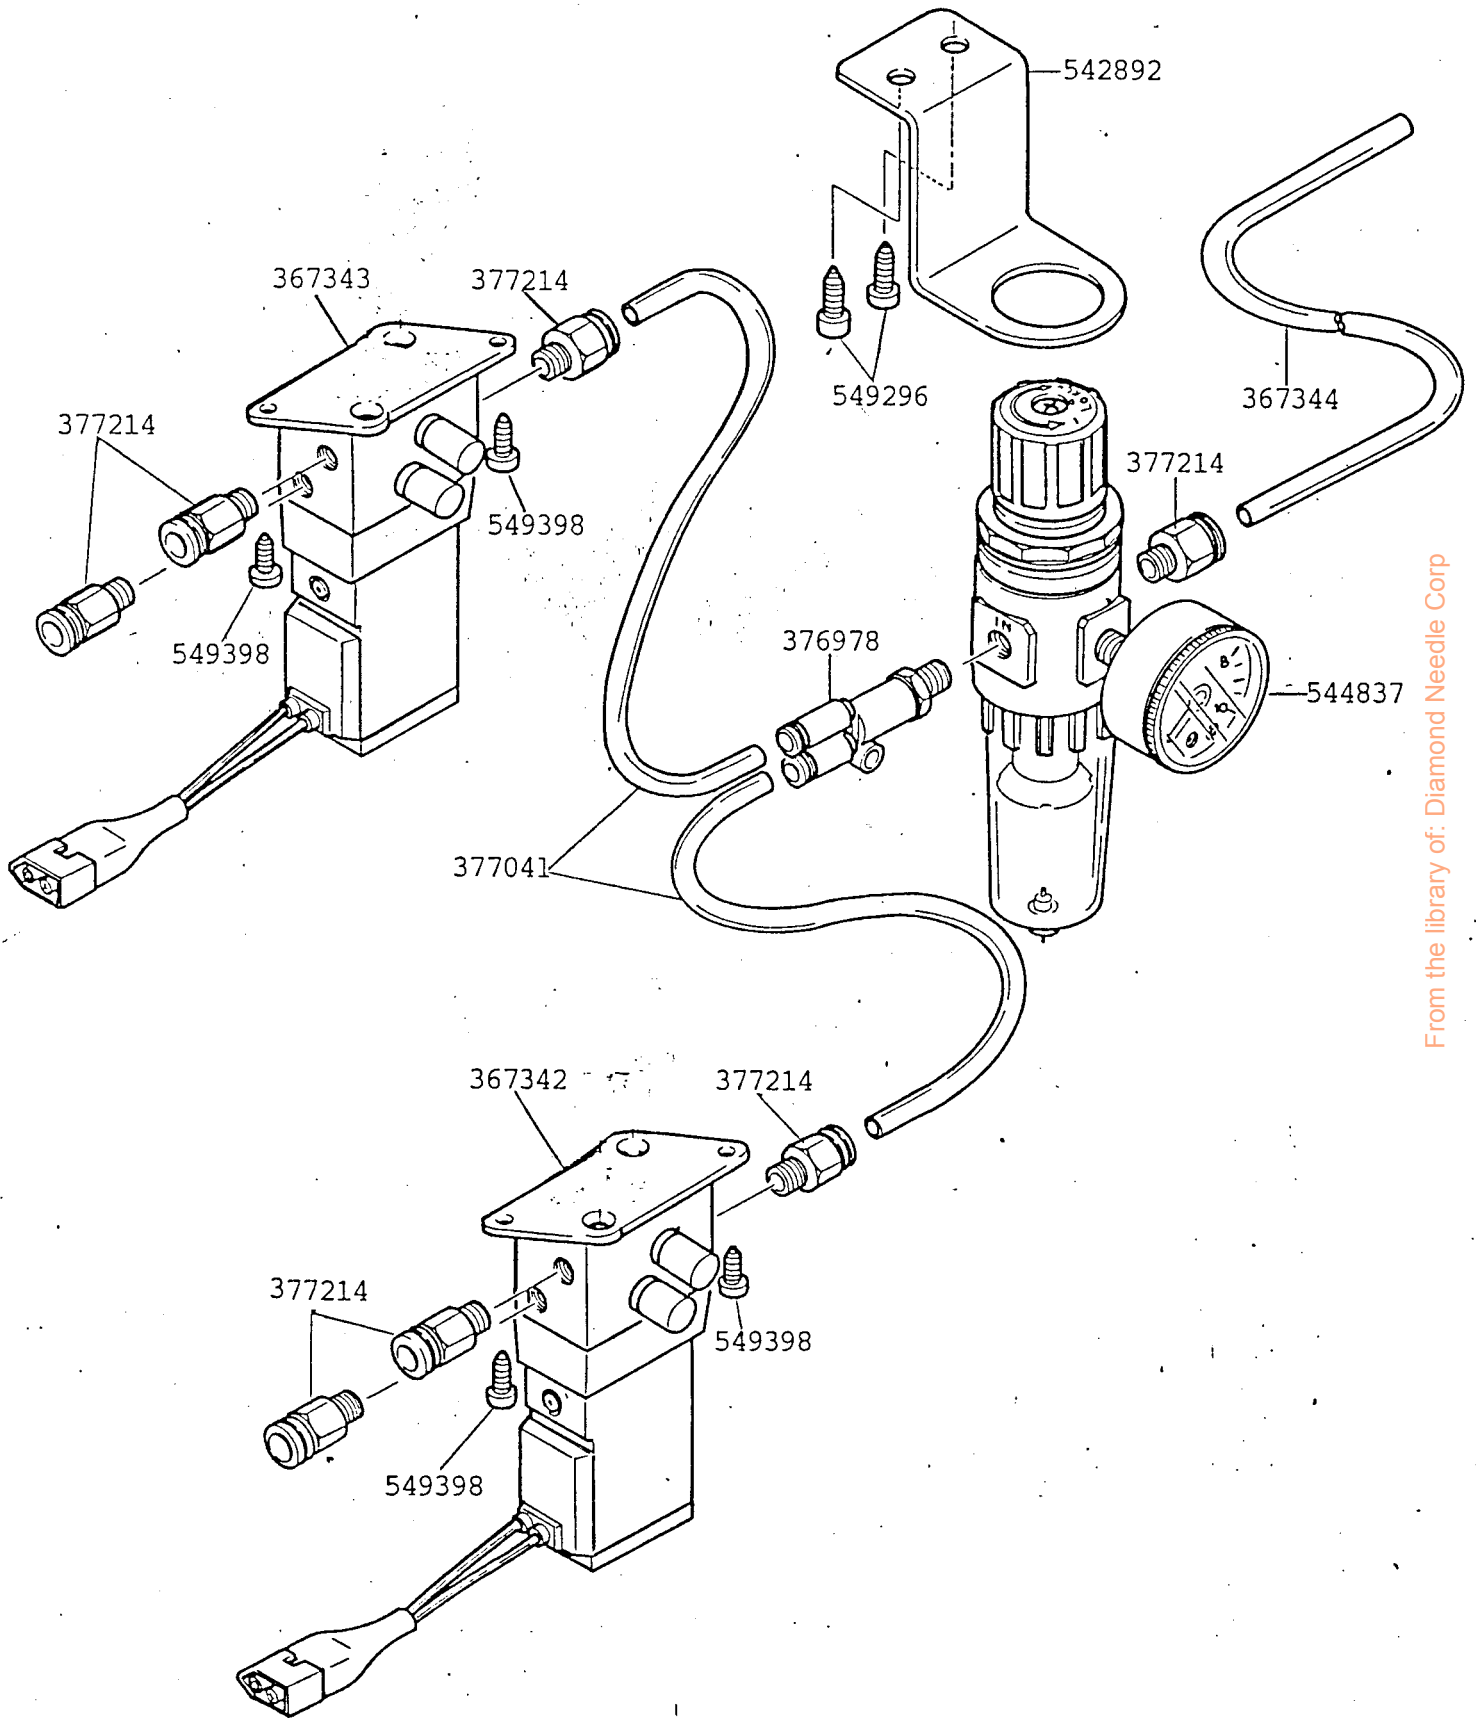

SINGER
211U1121K

SPECIAL PARTS FOR 211U1121K

WHICH DIFFER FROM 211U567KB

PART NO.	DESCRIPTION
367344	Air Cylinder Connection Tube (4)
367347	Foot Lift Air Cylinder
367348	Air Cylinder Base
367349	Presser Bar Lifting Bracket
367350	Foot Lift Plate
367351	Lifting Eccentric Connection Cramp
367352	Lifting Eccentric connection Cramp Stud Screw
367353	Lifting Eccentric Guide Plate
367354	Lifting Eccentric Guide Plate Caller
367355	Lifting Eccentric Connection
367356	Lifting Presser Air Cylinder Connection
367357	Lifting Presser Air Cylinder
367358	Lifting Presser Air Cylinder Hinge Screw
367369	Lifting Presser air Cylinder Bracket
374027	Foot Lifte Plate Set Screw (2)
374106-006	Lifting Eccentric Guide Plate Screw (4)
374107-003	Lifting Presser Air cylinder Bracket Screw
377066	Air Cylinder Connection Foot Lift
377214	Air Cylinder Sleeve (2)
417304	Air Cylinder Base Set Screw (4)
541165-001	Lifting Presser Air Cylinder Hinge Scerw Nut
543805-003	Lifting Eccentric Connection Cramp Stud Screw Nut (2)
543805-004	Lifting Press Air Cylinder Bracket Screw Washer (4)
543805-005	Foot Lifting Plate Set Screw Washer

From the library of: Diamond Needle Corp

PART NO.	DESCRIPTION
367345	Foot Lifter Knee Switch
367346	Presser Foot Lifter Knee Switch
419649 417220	Knee Switch Frame Shaft (2)
541166-003	Knee Switch Set Screw Nut (8)
542895	Knee Switch Base Plate (2)
542898	Knee Switch Frame Shaft Holder (2)
542901	Knee Switch Base Plate Holder (4)
544055	Knee Switch Set Screw (8)
544213-003	Knee Switch Base Plate Holder Screw (8)
544213-056	Knee Switch Fame Shaft Holder Screw (4)
544840	Knee Switch Set Screw Spring Washer (4)
544841	Knee Switch Set Screw Washer (8)
549269	Knee Swtich Frame Shaft Holder Set Screw (6)